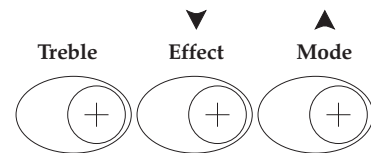

Maestro M2 *Intro* Preamplifier - Surround Processor

Volume

Aux Input

AudioControl