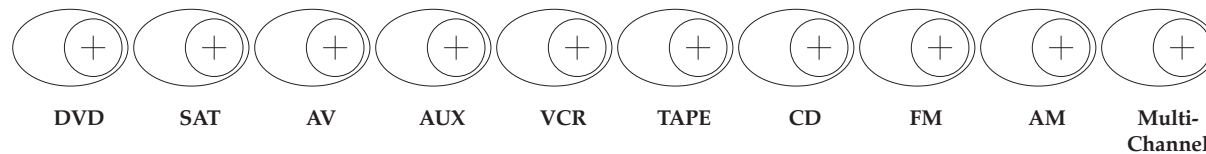

Maestro M2 *Intro* Preamplifier - Surround Processor

Volume

Aux Input

AudioControl