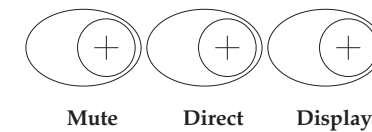

Maestro M2 *Intro* Preamplifier - Surround Processor

Volume

Aux Input

AudioControl