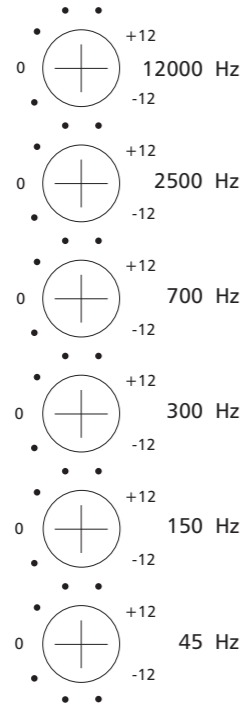

# ARCHITECT Model 760

Multi-Zone  
Power Amplifier  
Speaker Optimizer  
Class H Amplifier

⊕ Status  
Channel 1-2

⊕ Status  
Channel 3-4

⊕ Status  
Channel 5-6

⊕ Status  
Channel 7-8

⊕ Status  
Channel 9-10

⊕ Status    ⊕ Protection    ⊕ Power  
 Channel 11-12    Blue - Normal    Red - Protect

Lightdrive Protection Circuitry