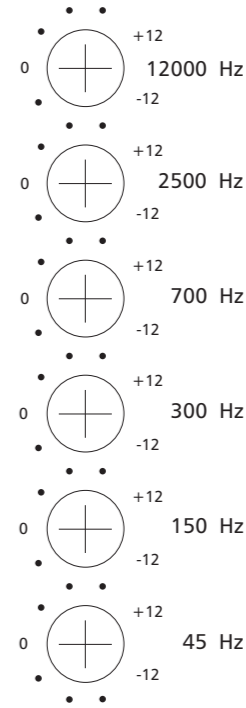

# ARCHITECT Model 760

Multi-Zone  
Power Amplifier  
Speaker Optimizer  
Class H Amplifier

⊕ Status  
Channel 1-2

⊕ Status  
Channel 3-4

⊕ Status  
Channel 5-6

⊕ Status  
Channel 7-8

⊕ Status  
Channel 9-10

⊕ Status    ⊕ Protection    ⊕ Power  
 Channel 11-12    Blue - Normal    Red - Protect

Lightdrive Protection Circuitry