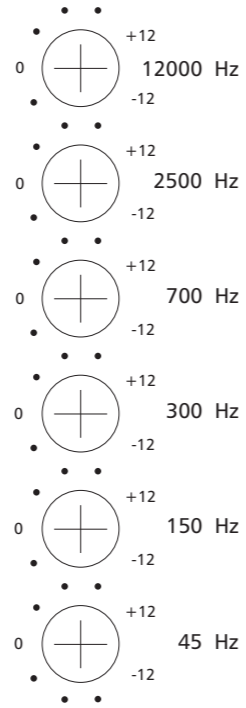

# ARCHITECT Model 760

Multi-Zone  
Power Amplifier  
Speaker Optimizer  
Class H Amplifier

⊕ Status  
Channel 1-2

⊕ Status  
Channel 3-4

⊕ Status  
Channel 5-6

⊕ Status  
Channel 7-8

⊕ Status  
Channel 9-10

⊕ Status    ⊕ Protection    ⊕ Power  
 Channel 11-12    Blue - Normal    Red - Protect

Lightdrive Protection Circuitry