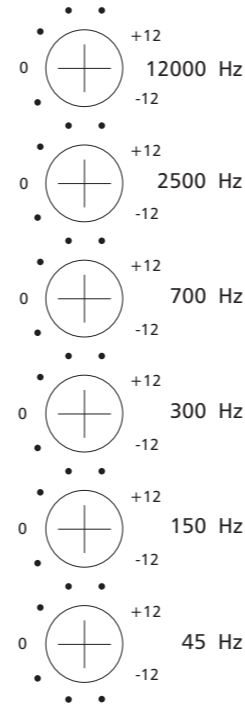

# ARCHITECT Model 760

Multi-Zone  
Power Amplifier  
Speaker Optimizer  
Class H Amplifier

⊕ Status  
Channel 1-2

⊕ Status  
Channel 3-4

⊕ Status  
Channel 5-6

⊕ Status  
Channel 7-8

⊕ Status  
Channel 9-10

⊕ Status    ⊕ Protection    ⊕ Power  
 Channel 11-12    Blue - Normal    Red - Protect

Lightdrive Protection Circuitry