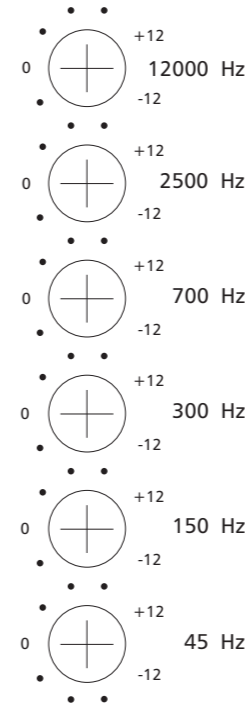

# ARCHITECT Model 760

Multi-Zone  
Power Amplifier  
Speaker Optimizer  
Class H Amplifier

⊕ Status  
Channel 1-2

⊕ Status  
Channel 3-4

⊕ Status  
Channel 5-6

⊕ Status  
Channel 7-8

⊕ Status  
Channel 9-10

⊕ Status    ⊕ Protection    ⊕ Power  
 Channel 11-12    Blue - Normal    Red - Protect

Lightdrive Protection Circuitry