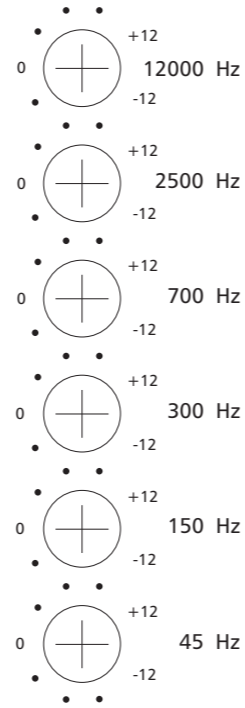

# ARCHITECT Model 760

Multi-Zone  
Power Amplifier  
Speaker Optimizer  
Class H Amplifier

⊕ Status  
Channel 1-2

⊕ Status  
Channel 3-4

⊕ Status  
Channel 5-6

⊕ Status  
Channel 7-8

⊕ Status  
Channel 9-10

⊕ Status    ⊕ Protection    ⊕ Power  
 Channel 11-12    Blue - Normal    Red - Protect

Lightdrive Protection Circuitry