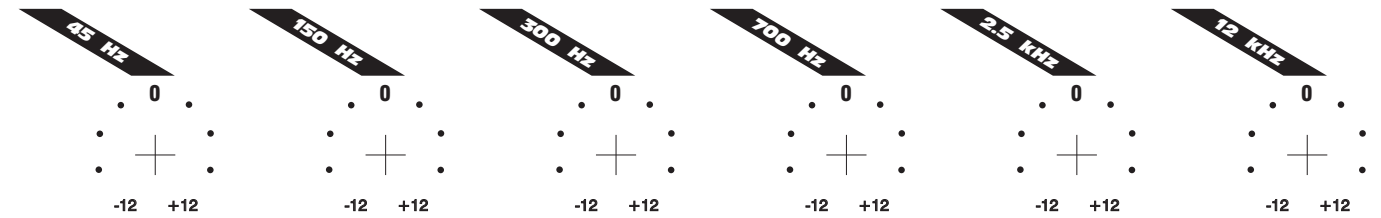

Power Drive
High Definition
BiMOS Output

The ARCHITECTtm Model 200 High Current Power Amplifier / Speaker Optimizer

Chan 1 Status +
Chan 2 Status +
Protection +
AC Power +
Green - Normal
Yellow - Protect/Mute
Lightdrive Protection